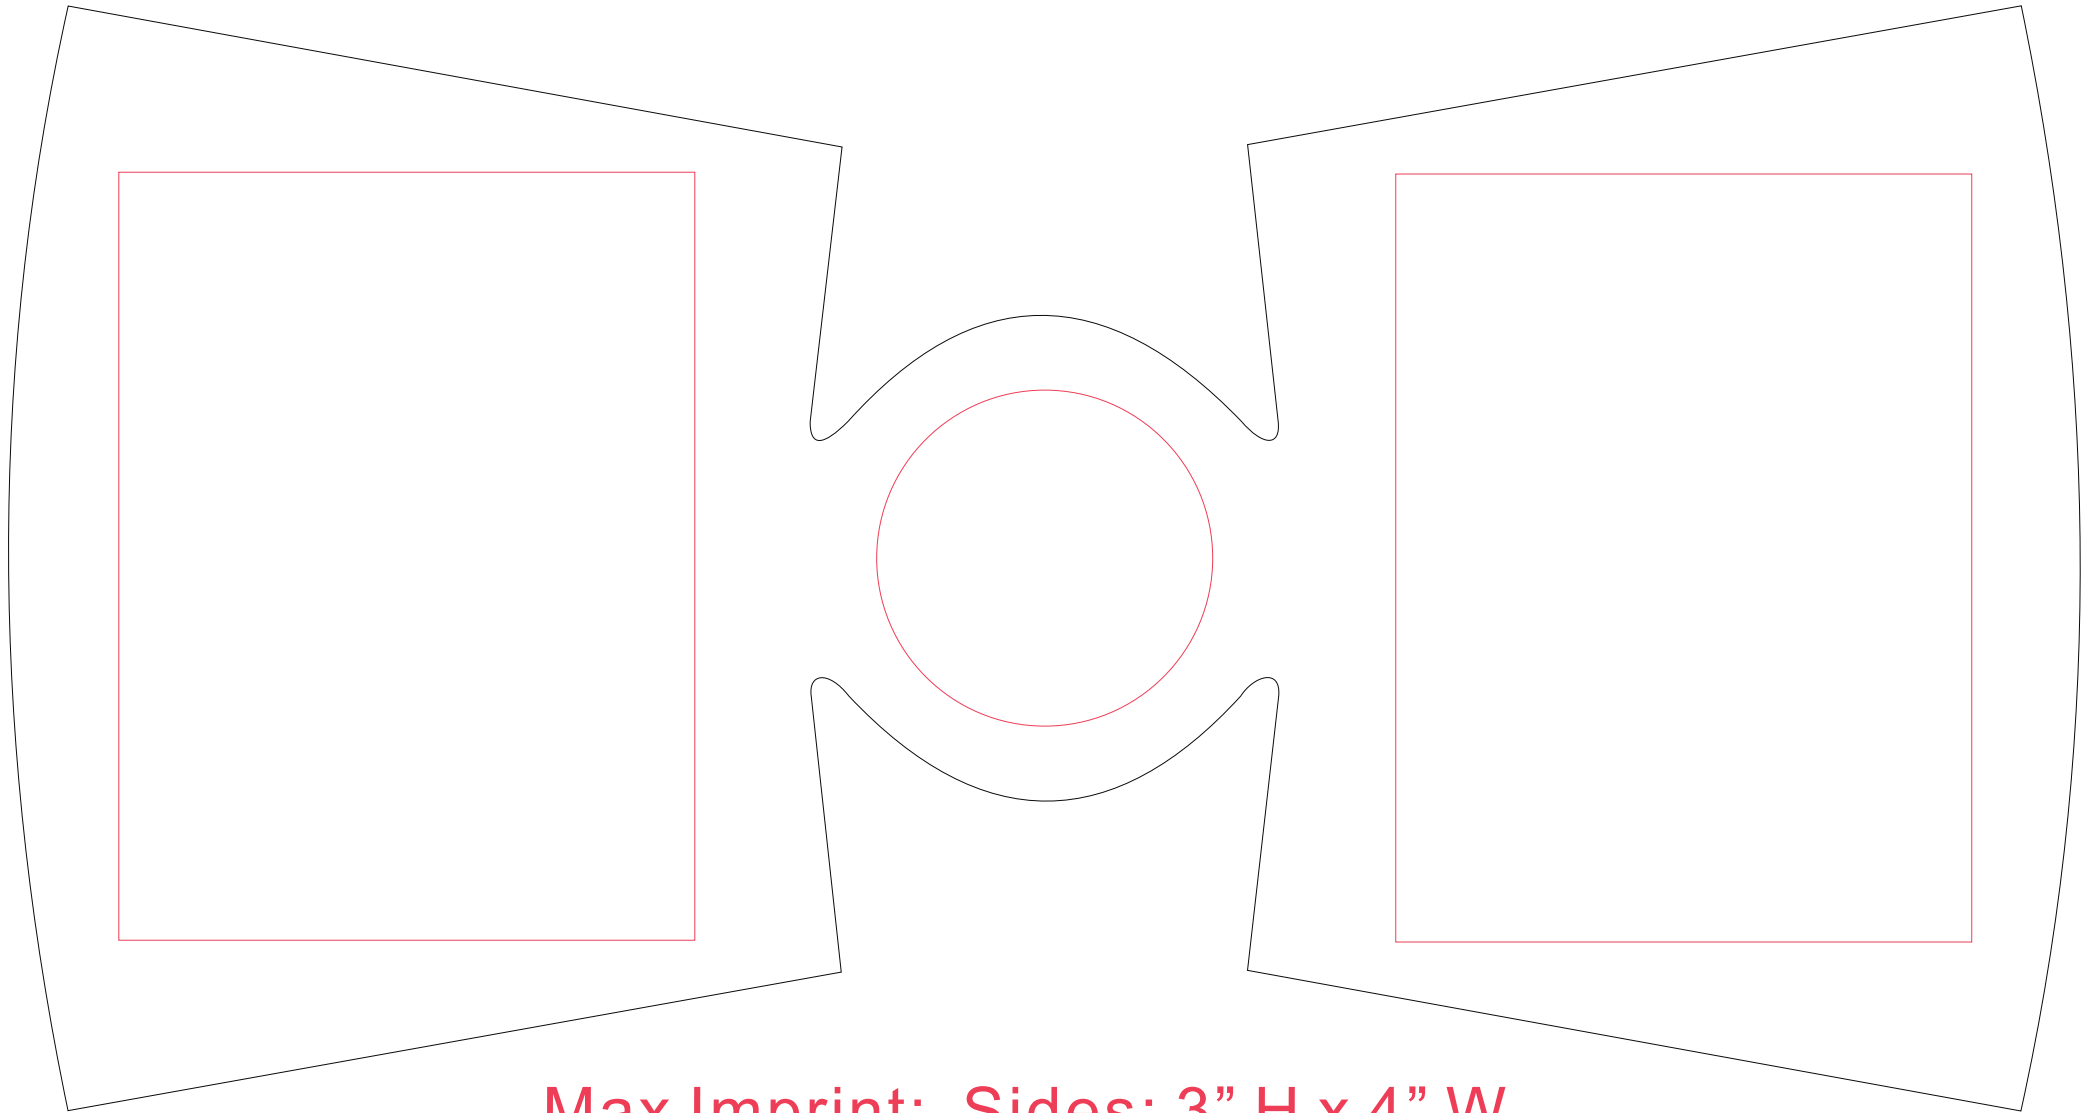

Cup Cooler Template

Max Imprint: Sides: 3" H x 4" W
Bottom: 1.75" H x 1.75" W