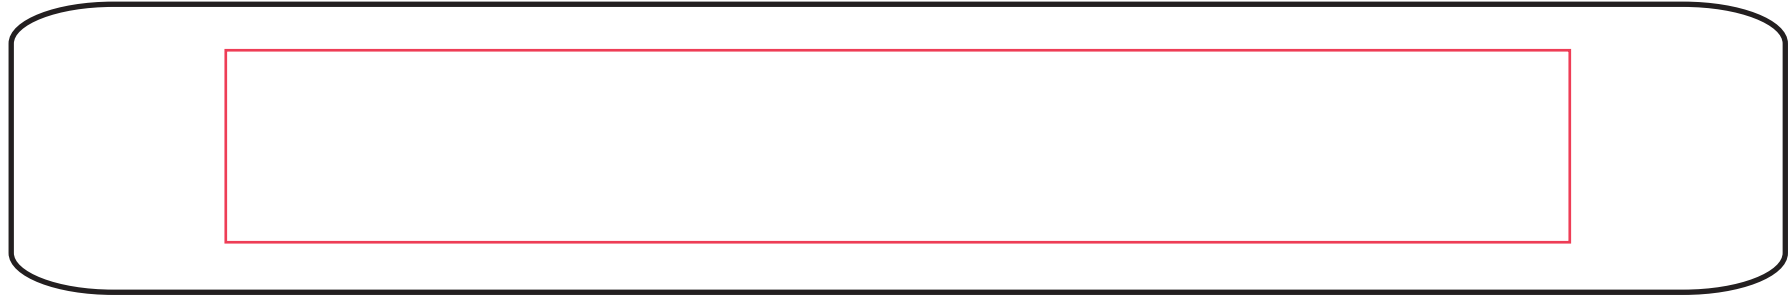

Slap Bracelet Template

Max Imprint: Sides: 1" H x 7" W

PLEASE NOTE: DUE TO THE PRODUCTION DIFFICULTIES ON THE SLAP BRACELET, THE IMAGE MAY SHIFT EVER SO SLIGHTLY FROM PIECE TO PIECE.